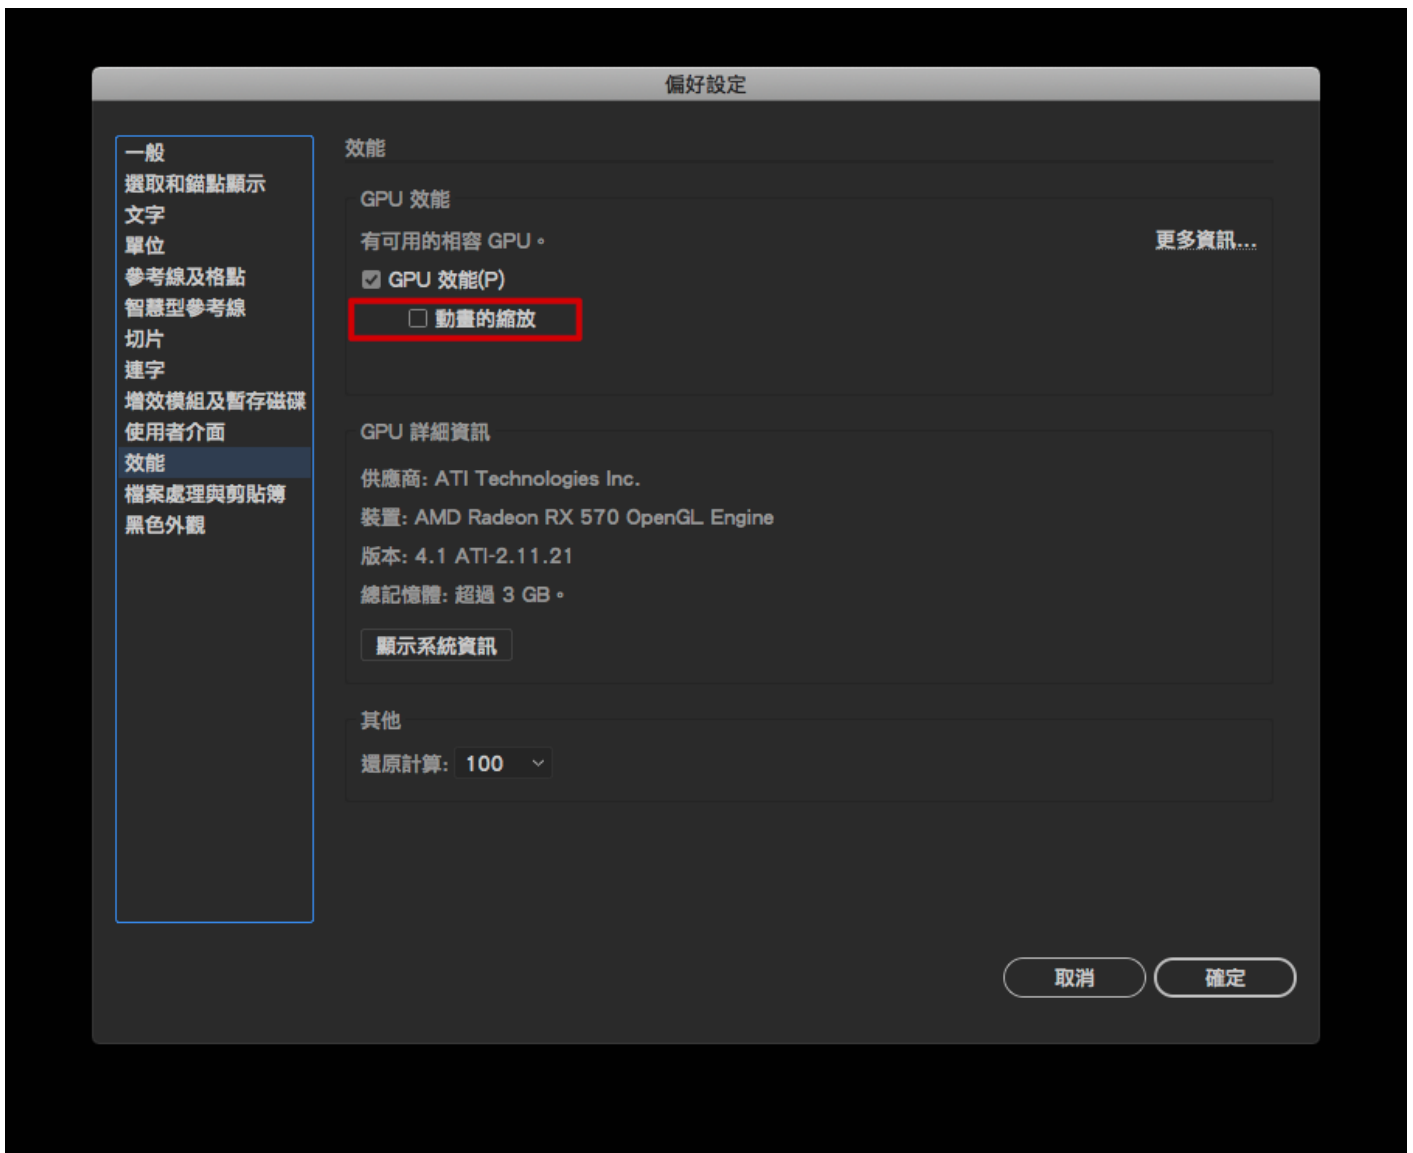

# adobe illustrator

cs6

adobe cc

gpu

Updated 30 December 2022 03:31:05 by [ ]